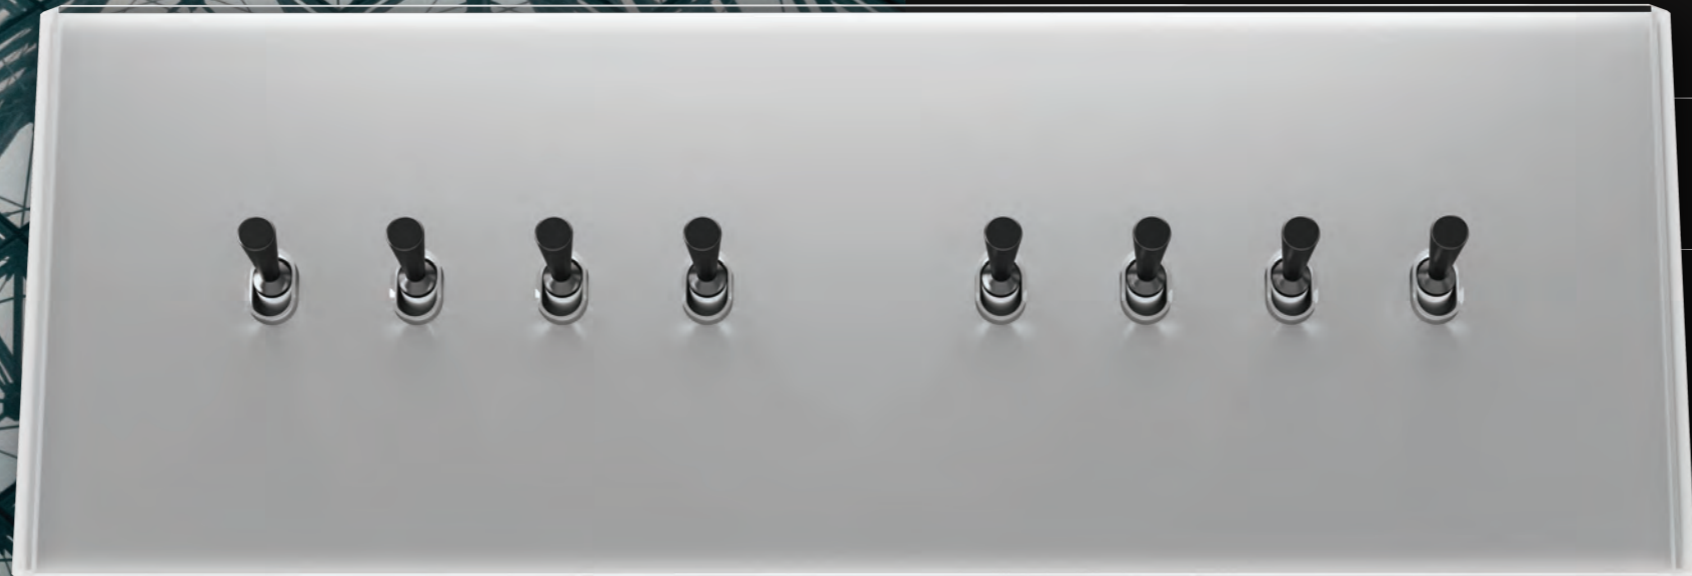

GLASS

Plate

Frost Glass

Translucent And Refined Elegance

The Q plate with its superior-quality toughened glass boasts of a substantial thickness that ensures exceptional strength and durability. Engineered and tempered for added mechanical strength, it withstands daily use while maintaining its pristine appearance. Offering excellent translucency, it imparts a uniform luster and radiance to your interiors, making it an aesthetically superior choice.