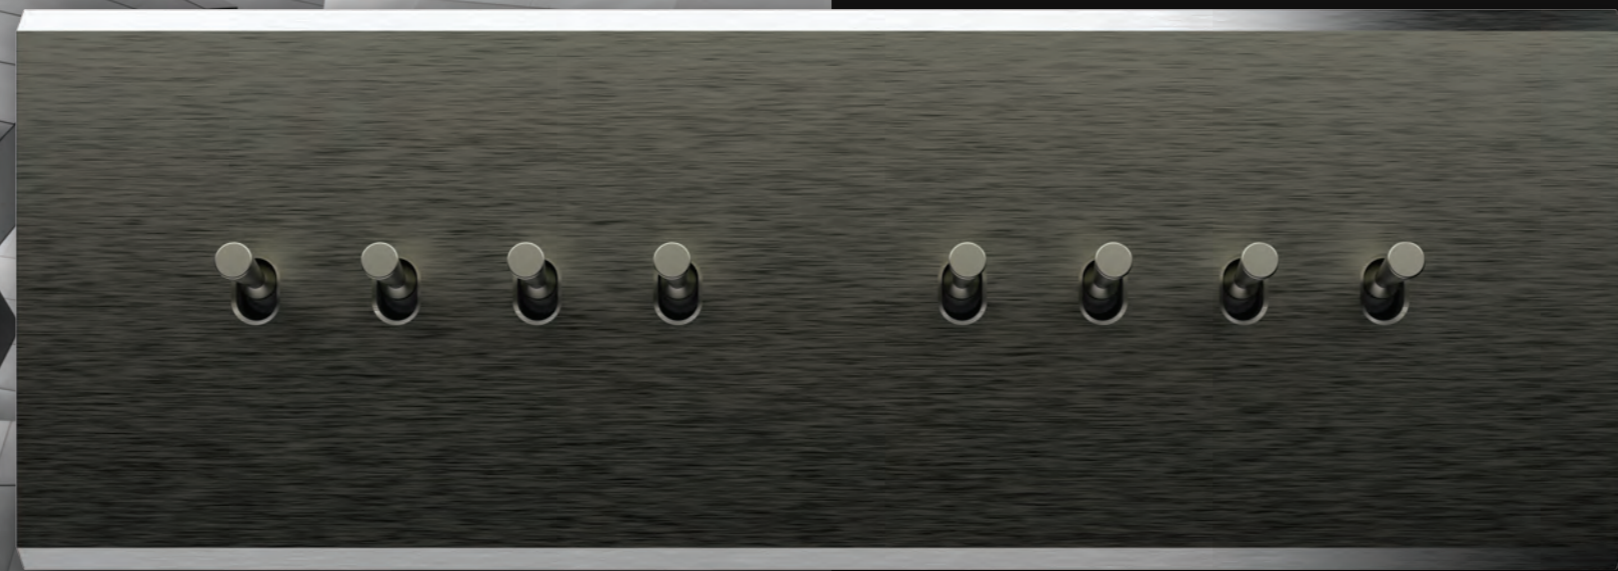

METAL

Plate

Brush Finish

Unmatched **Strength And Durability**

The Q metal plate serves as a robust and stylish housing for the toggle switch, providing both aesthetic appeal and practical functionality. It is designed to withstand daily use while maintaining its pristine appearance, making it an ideal choice for luxury settings.