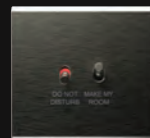

Do Not Disturb (DND) Mode

Activated internally by the guest, the Do Not Disturb (DND) mode with its red LED light indicates privacy preferences and prevents disturbances. The DND toggle switch activates the external board to display the DND status with a red LED light, notifying hotel staff to refrain from entering or providing services, ensuring guest privacy and comfort. Additionally, the bell toggle switch outside the room is switched off in this mode.