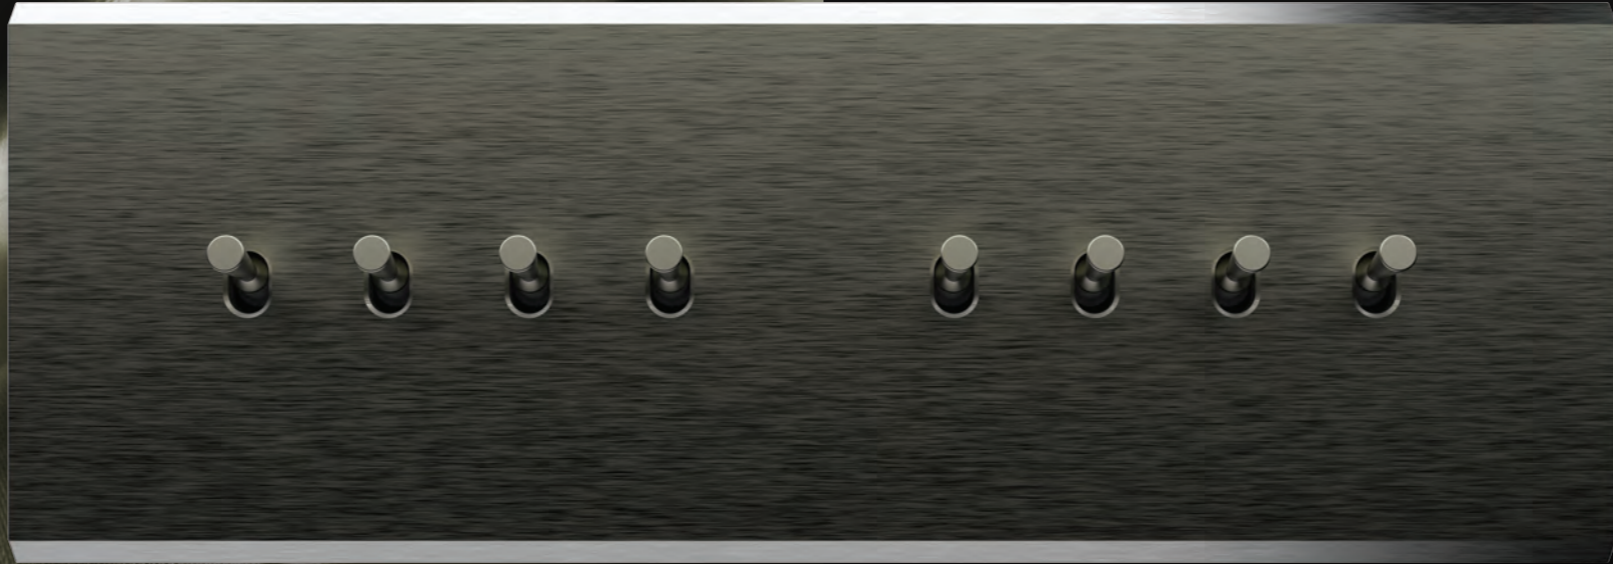

SILK

"Silk" seamlessly bridges past elegance and modern comfort. With soft, silky tones reminiscent of sepia photographs, it effortlessly evokes the charm of simpler times, creating a unique connection to a world where simplicity was the pinnacle of sophistication.