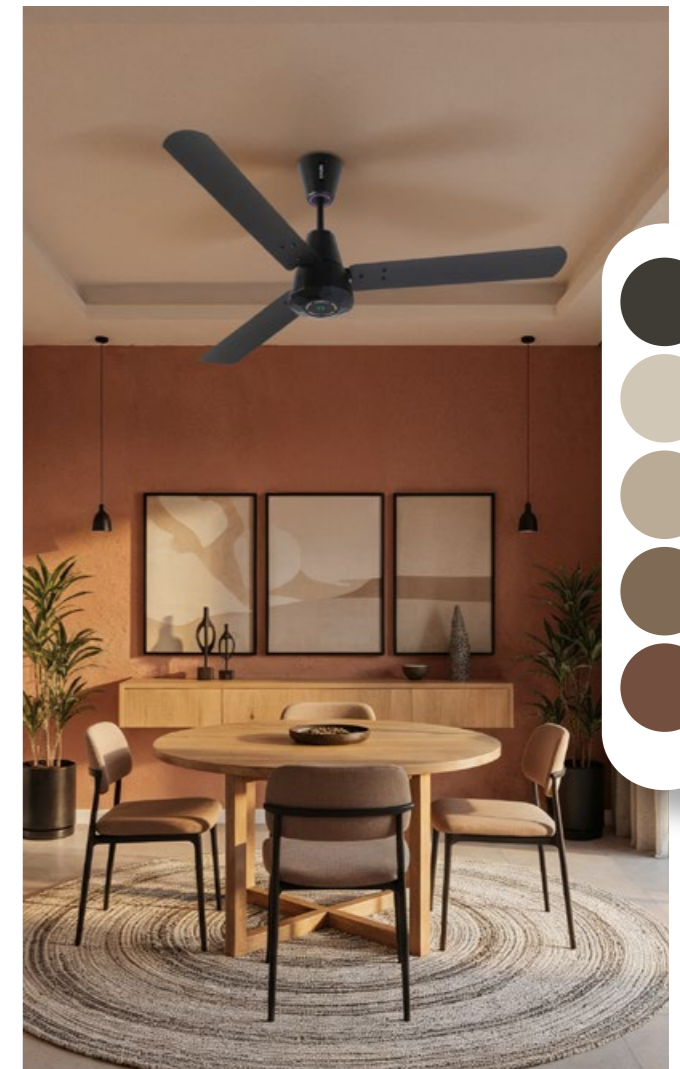

EcoLink AiroJewel

Smoke Mocha Brown

Smoke Mocha Brown's matte dark tone introduces quiet confidence. Ideal with earthy neutrals, warm woods and textured fabrics, creating interiors that feel grounded, graceful and architecturally modern.

*T&C apply

• Comes in 650mm, 900mm & 1200mm sweep sizes