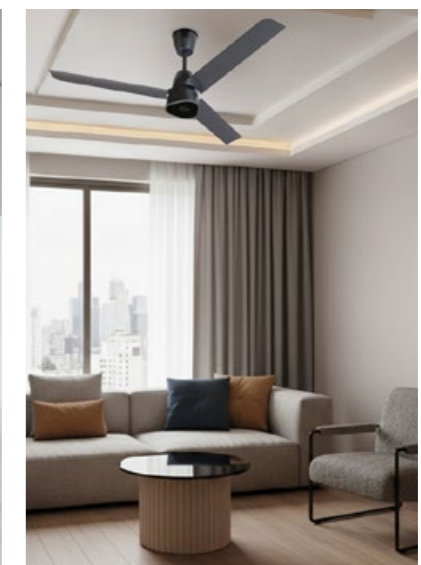

EcoLink AiroGeometry

Titanium Grey

5 years warranty[^]
with DigiShield

Titanium Grey's engineered finish and angular form introduce sharp modernity. Matches with concrete, graphite and minimal interiors, embodying precision, geometric balance and contemporary design intelligence.

BLDC Technology
Low Power Consumption

2 way rotation for
Summers and Winters

BLDC motor with
100% copper winding

Turbo Mode,
Timer
(2, 4, 6 hours)

Designer LED
speed indicators

Point anywhere
RF remote

*T&C apply

• Comes in 650mm, 900mm & 1200mm sweep sizes