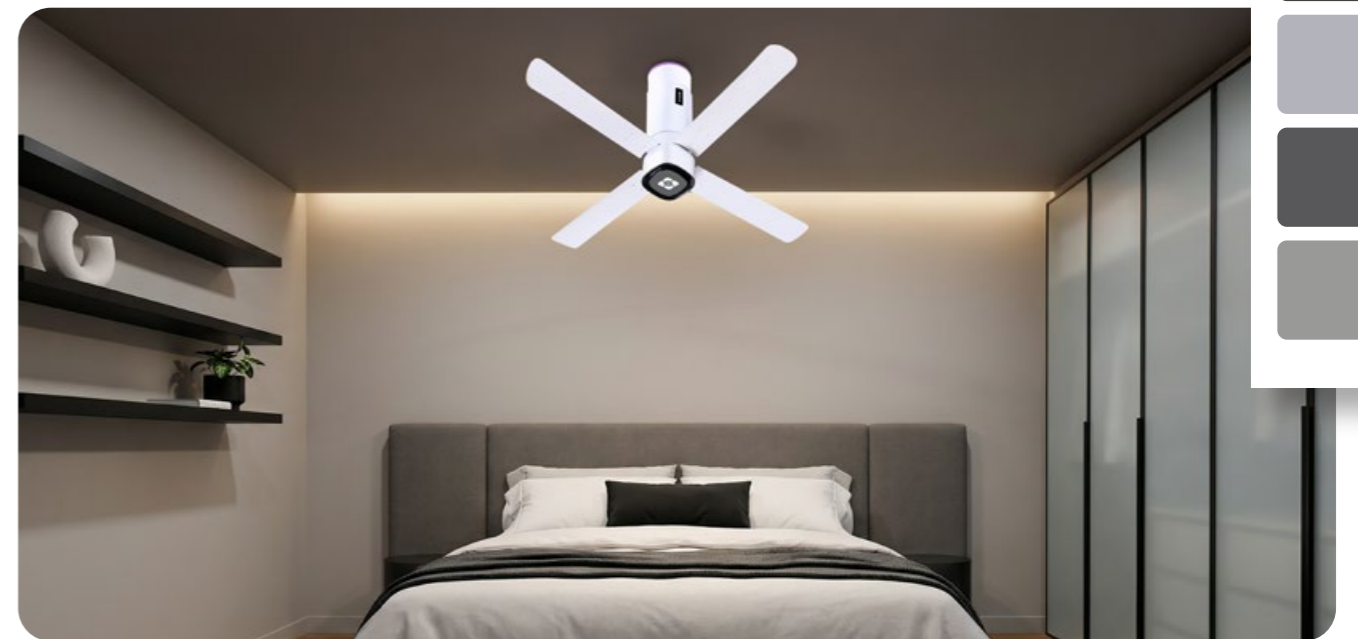

## EcoLink AiroQuad

Pearl White

A premium white fan elevating a calm grey interior palette, blending modern elegance with soft tonal harmony for a refined, luxurious, and effortlessly sophisticated living space.