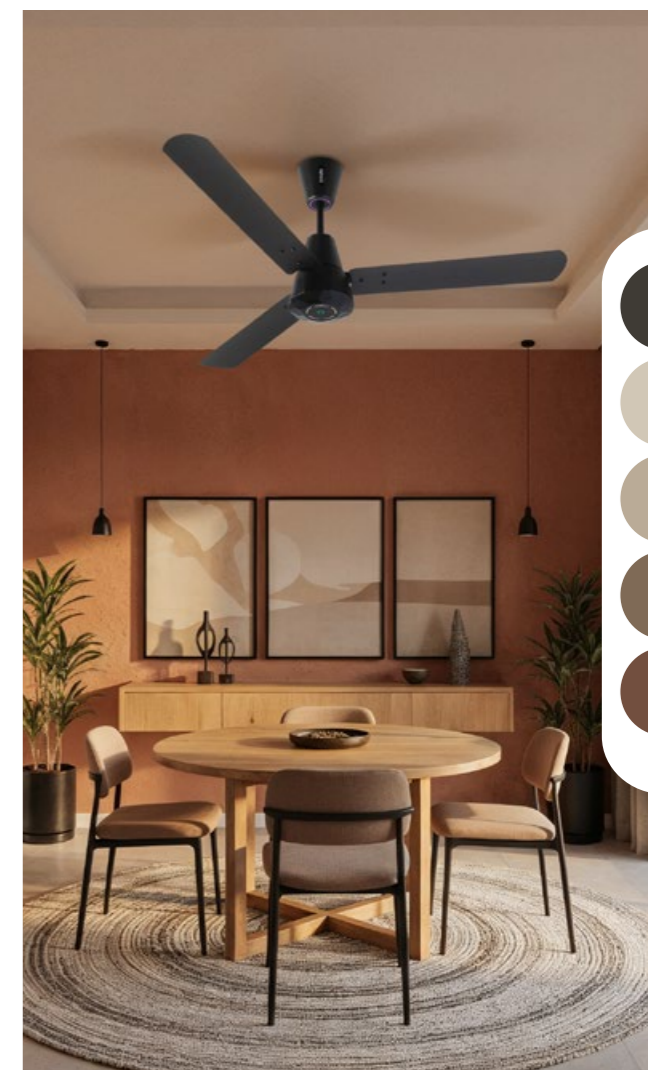

## EcoLink AiroJewel Smart Smoke Mocha Brown

Smoke Mocha Brown's matte dark tone introduces quiet confidence. Ideal with earthy neutrals, warm woods and textured fabrics, creating interiors that feel grounded, graceful and architecturally modern.