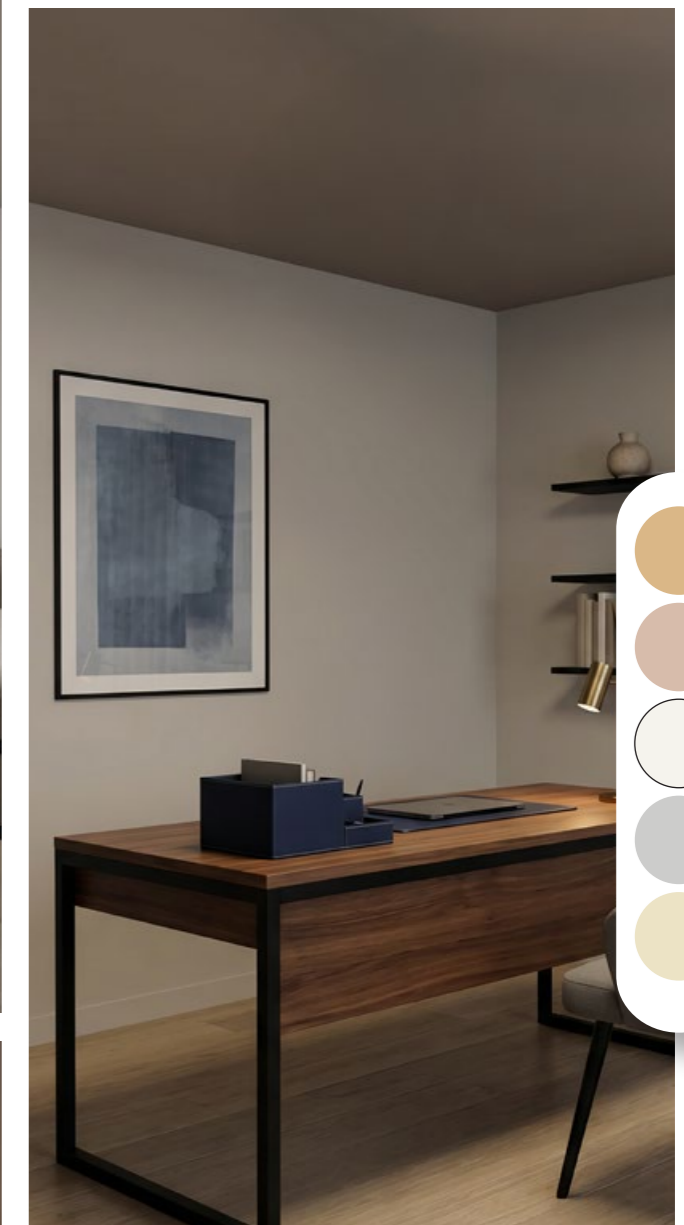

5 years warranty[^]
with DigiShield