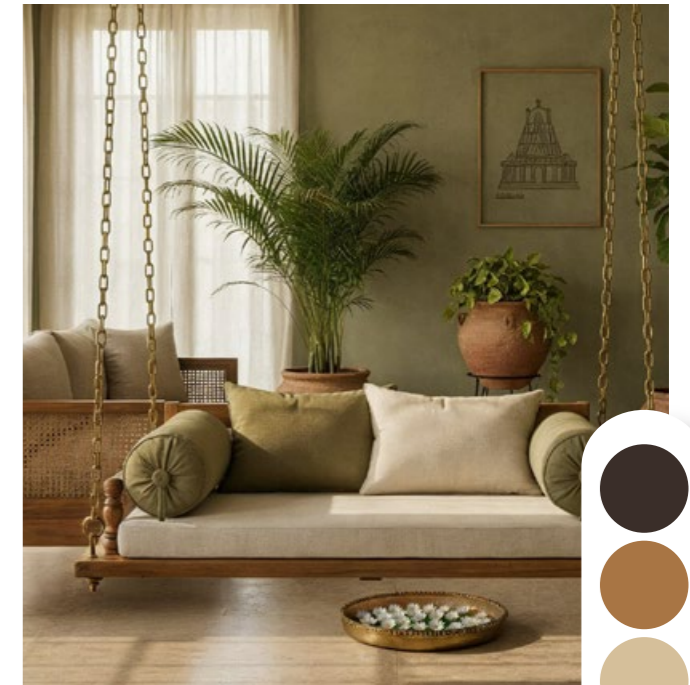

## EcoLink AiroJewel Cherrywood

Cherrywood's rich wooden tones infuse spaces with grounded elegance. Paired with neutral and terracotta accents, it enhances nature-led interiors, bringing warmth, depth, and timeless organic charm.