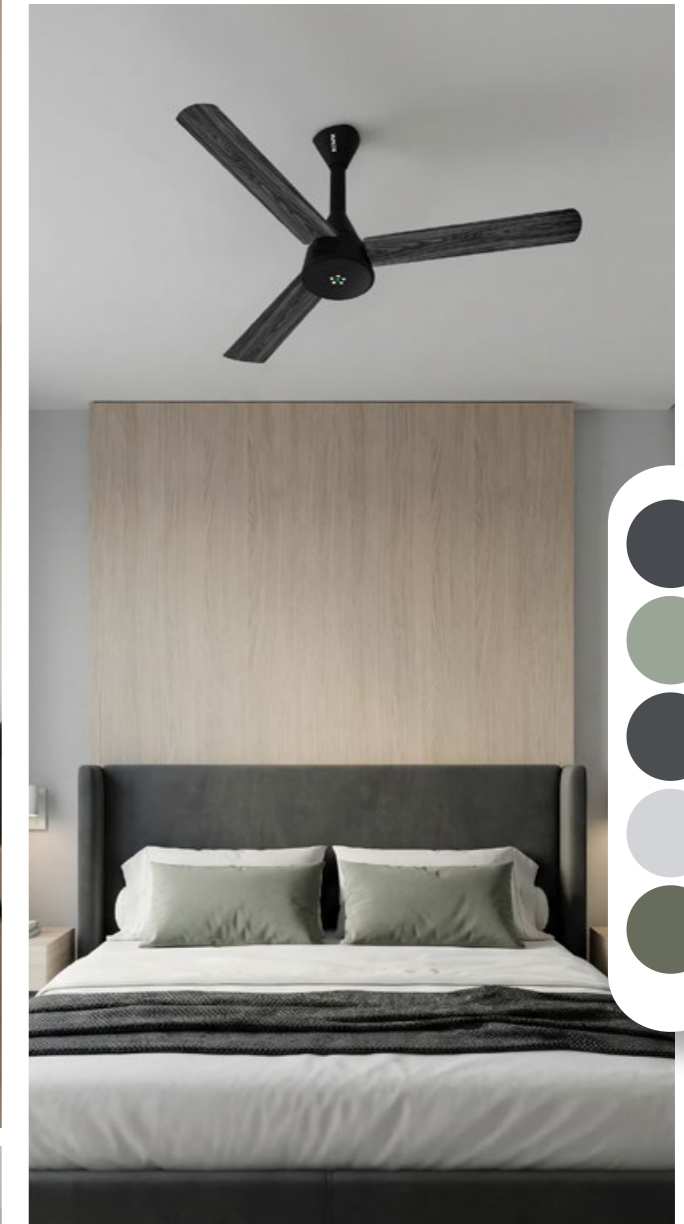

5 years warranty[^]
with DigiShield