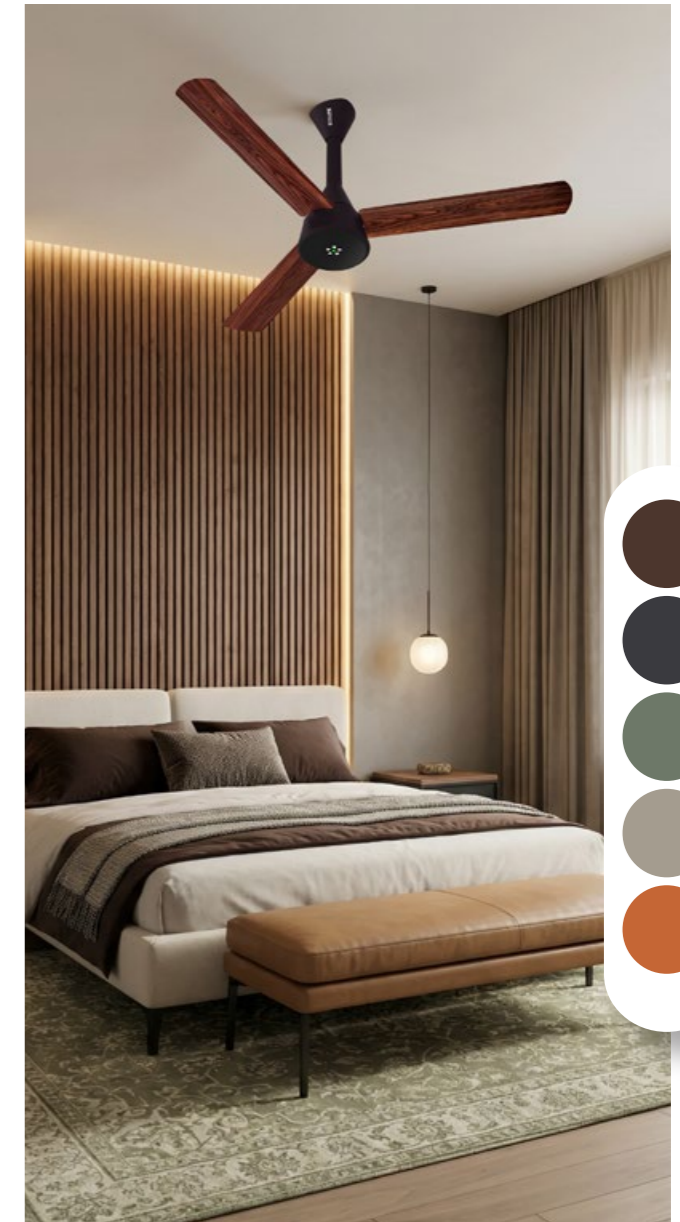

5 years warranty[^] with DigiShield

EcoLink AiroTrio

Walnut Wood

This walnut wood fan blends seamlessly with modern interiors, adding organic warmth, rich texture, and timeless sophistication to beige, ivory, and earthy-toned spaces.