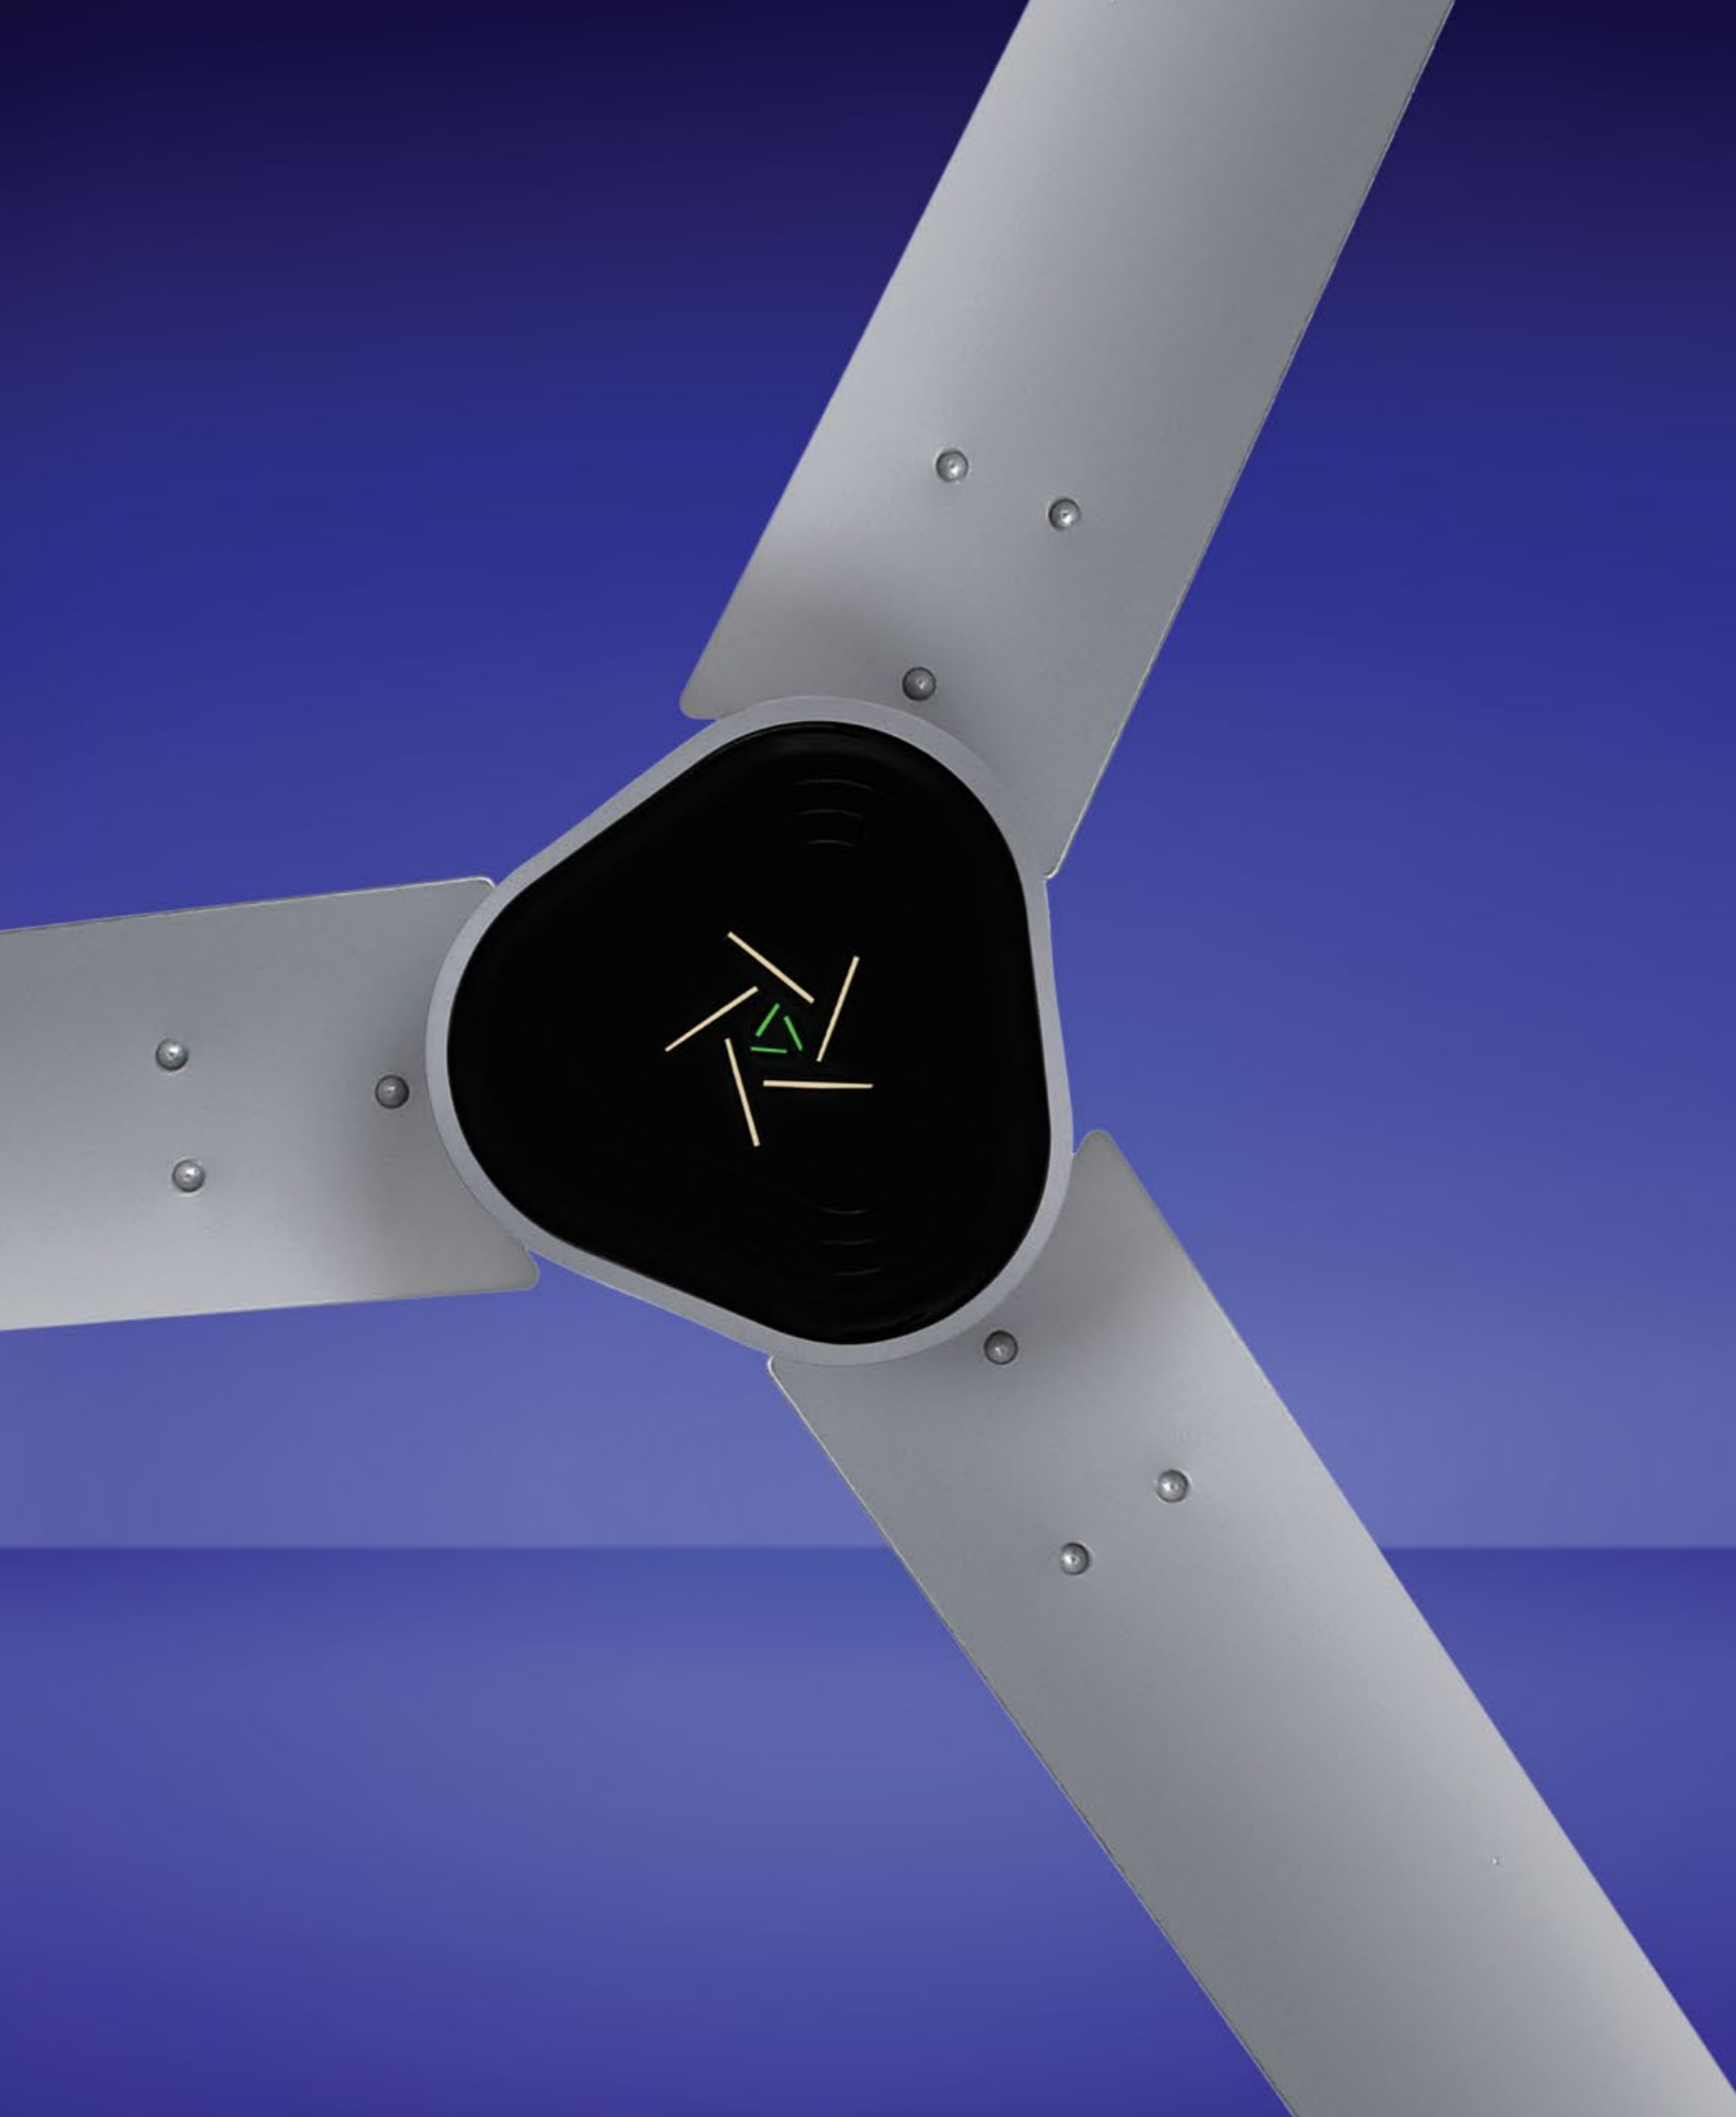

# EcoLink AiroGeometry Smart

Unique triangular hub design

Sweep (mm) : **1200**

Power (W) : **35**

Speed (RPM) : **370**

Air Delivery (CMM) : **230**

Convenient operation  
with mobile, remote  
& voice control