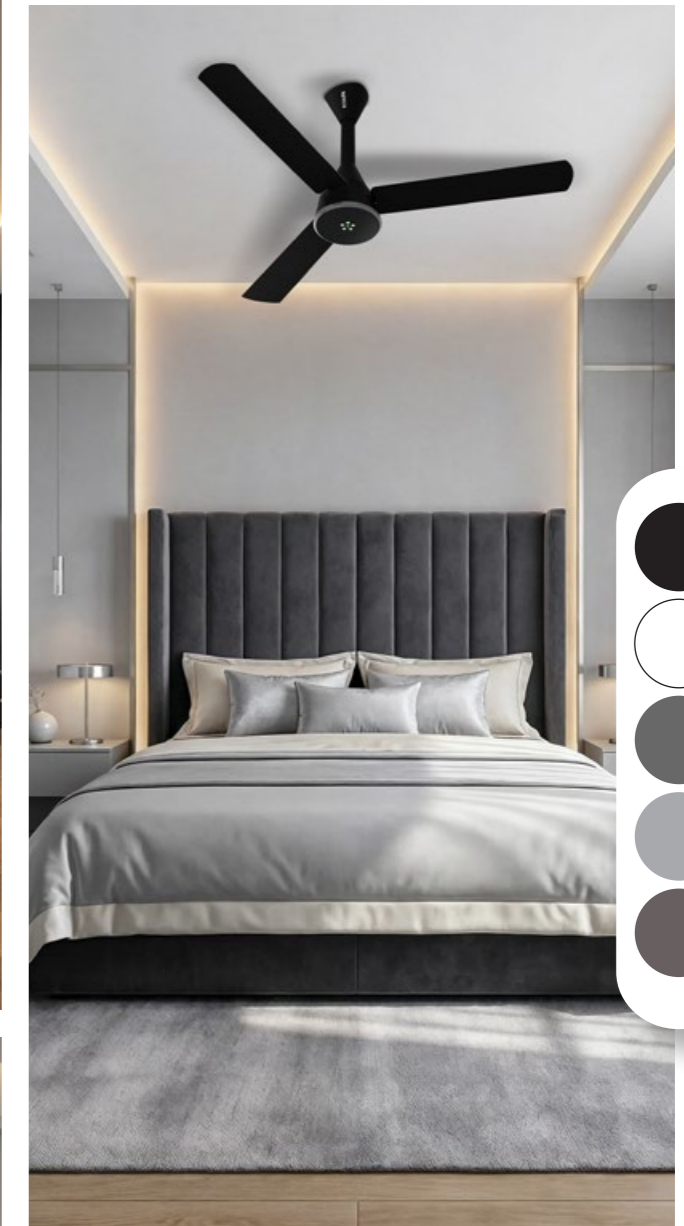

5 years warranty[^]
with DigiShield

EcoLink AiroTrio

Phantom Black

A sleek black fan crafted for contemporary interiors, adding sharp contrast, clean geometry, and a refined architectural presence to modern living rooms, bedrooms, and premium reading spaces.