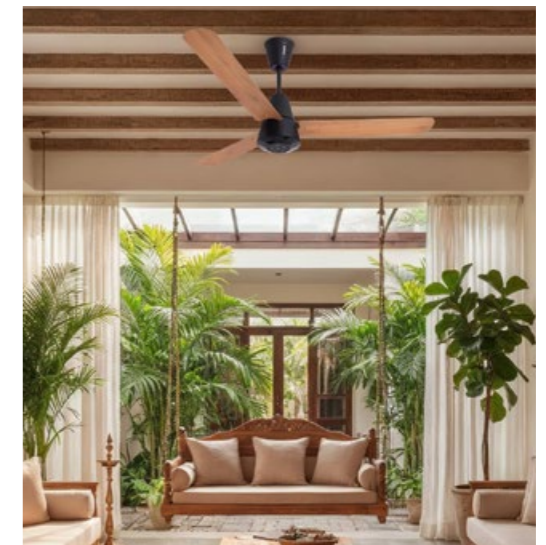

5 years warranty[^]
with DigiShield