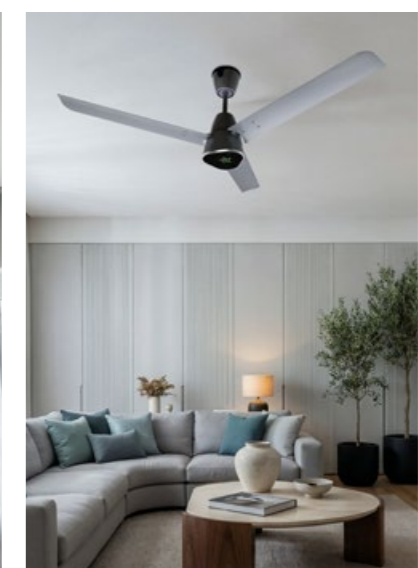

EcoLink AiroGeometry

Silver Mist

5 years warranty[^]
with DigiShield

Silver Mist's subtle sheen adds airy sophistication and quiet modernity. Complements glass, concrete and pastel interiors, creating spaces that feel light, composed and effortlessly contemporary.

BLDC Technology
Low Power Consumption

2 way rotation for
Summers and Winters

BLDC motor with
100% copper winding

Turbo Mode,
Timer
(2, 4, 6 hours)

Designer LED
speed indicators

Point anywhere
RF remote

*T&C apply

• Comes in 900mm & 1200mm sweep sizes