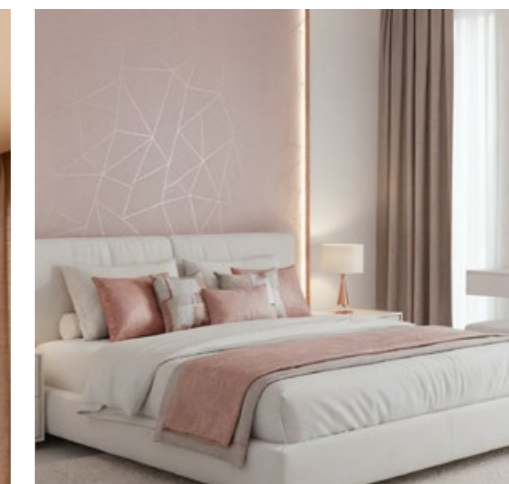

## Silk White - Rose Gold

5 years warranty<sup>^</sup>  
with DigiShield

Rose Gold's gentle warmth with metallic finesse introduces understated opulence. Matches with pastel, marble and contemporary palettes, creating interiors that feel refined, luminous and delicately premium.