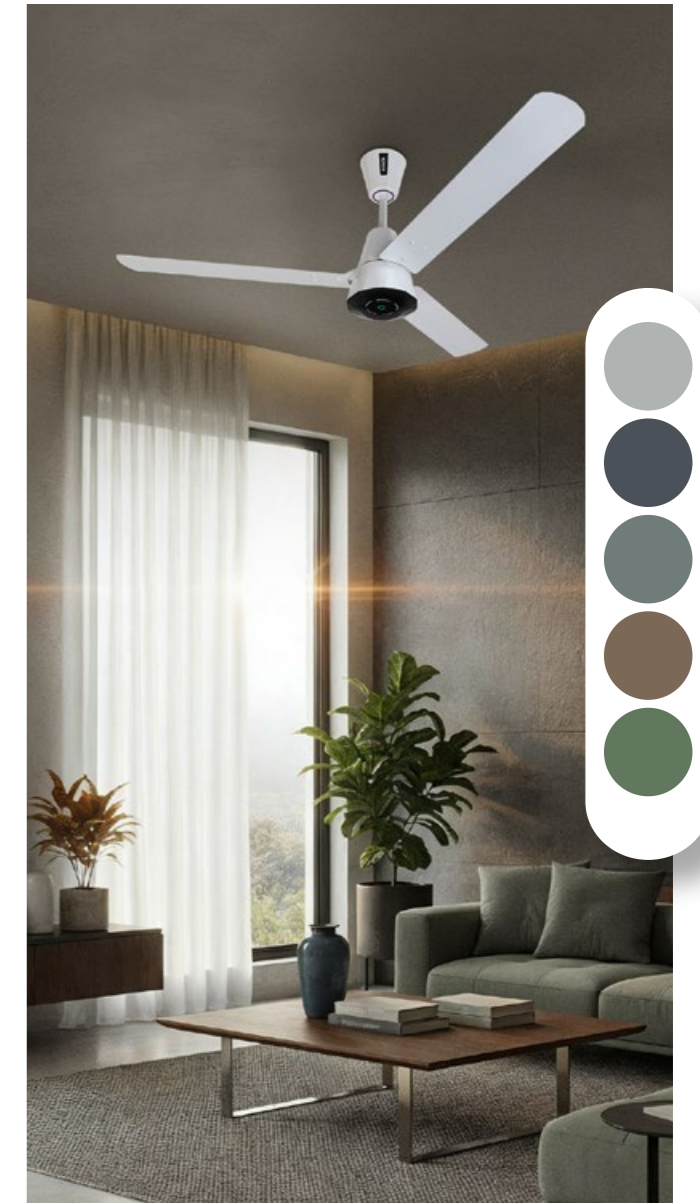

EcoLink AiroJewel

Pearl White

Pearl White's crisp neutrality brightens interiors with subtle sophistication. Ideal for contemporary, minimal and pastel palettes, it adds airy lightness, elevating spaces with calm, modern elegance.

• Comes in 650mm, 900mm & 1200mm sweep sizes

*T&C apply