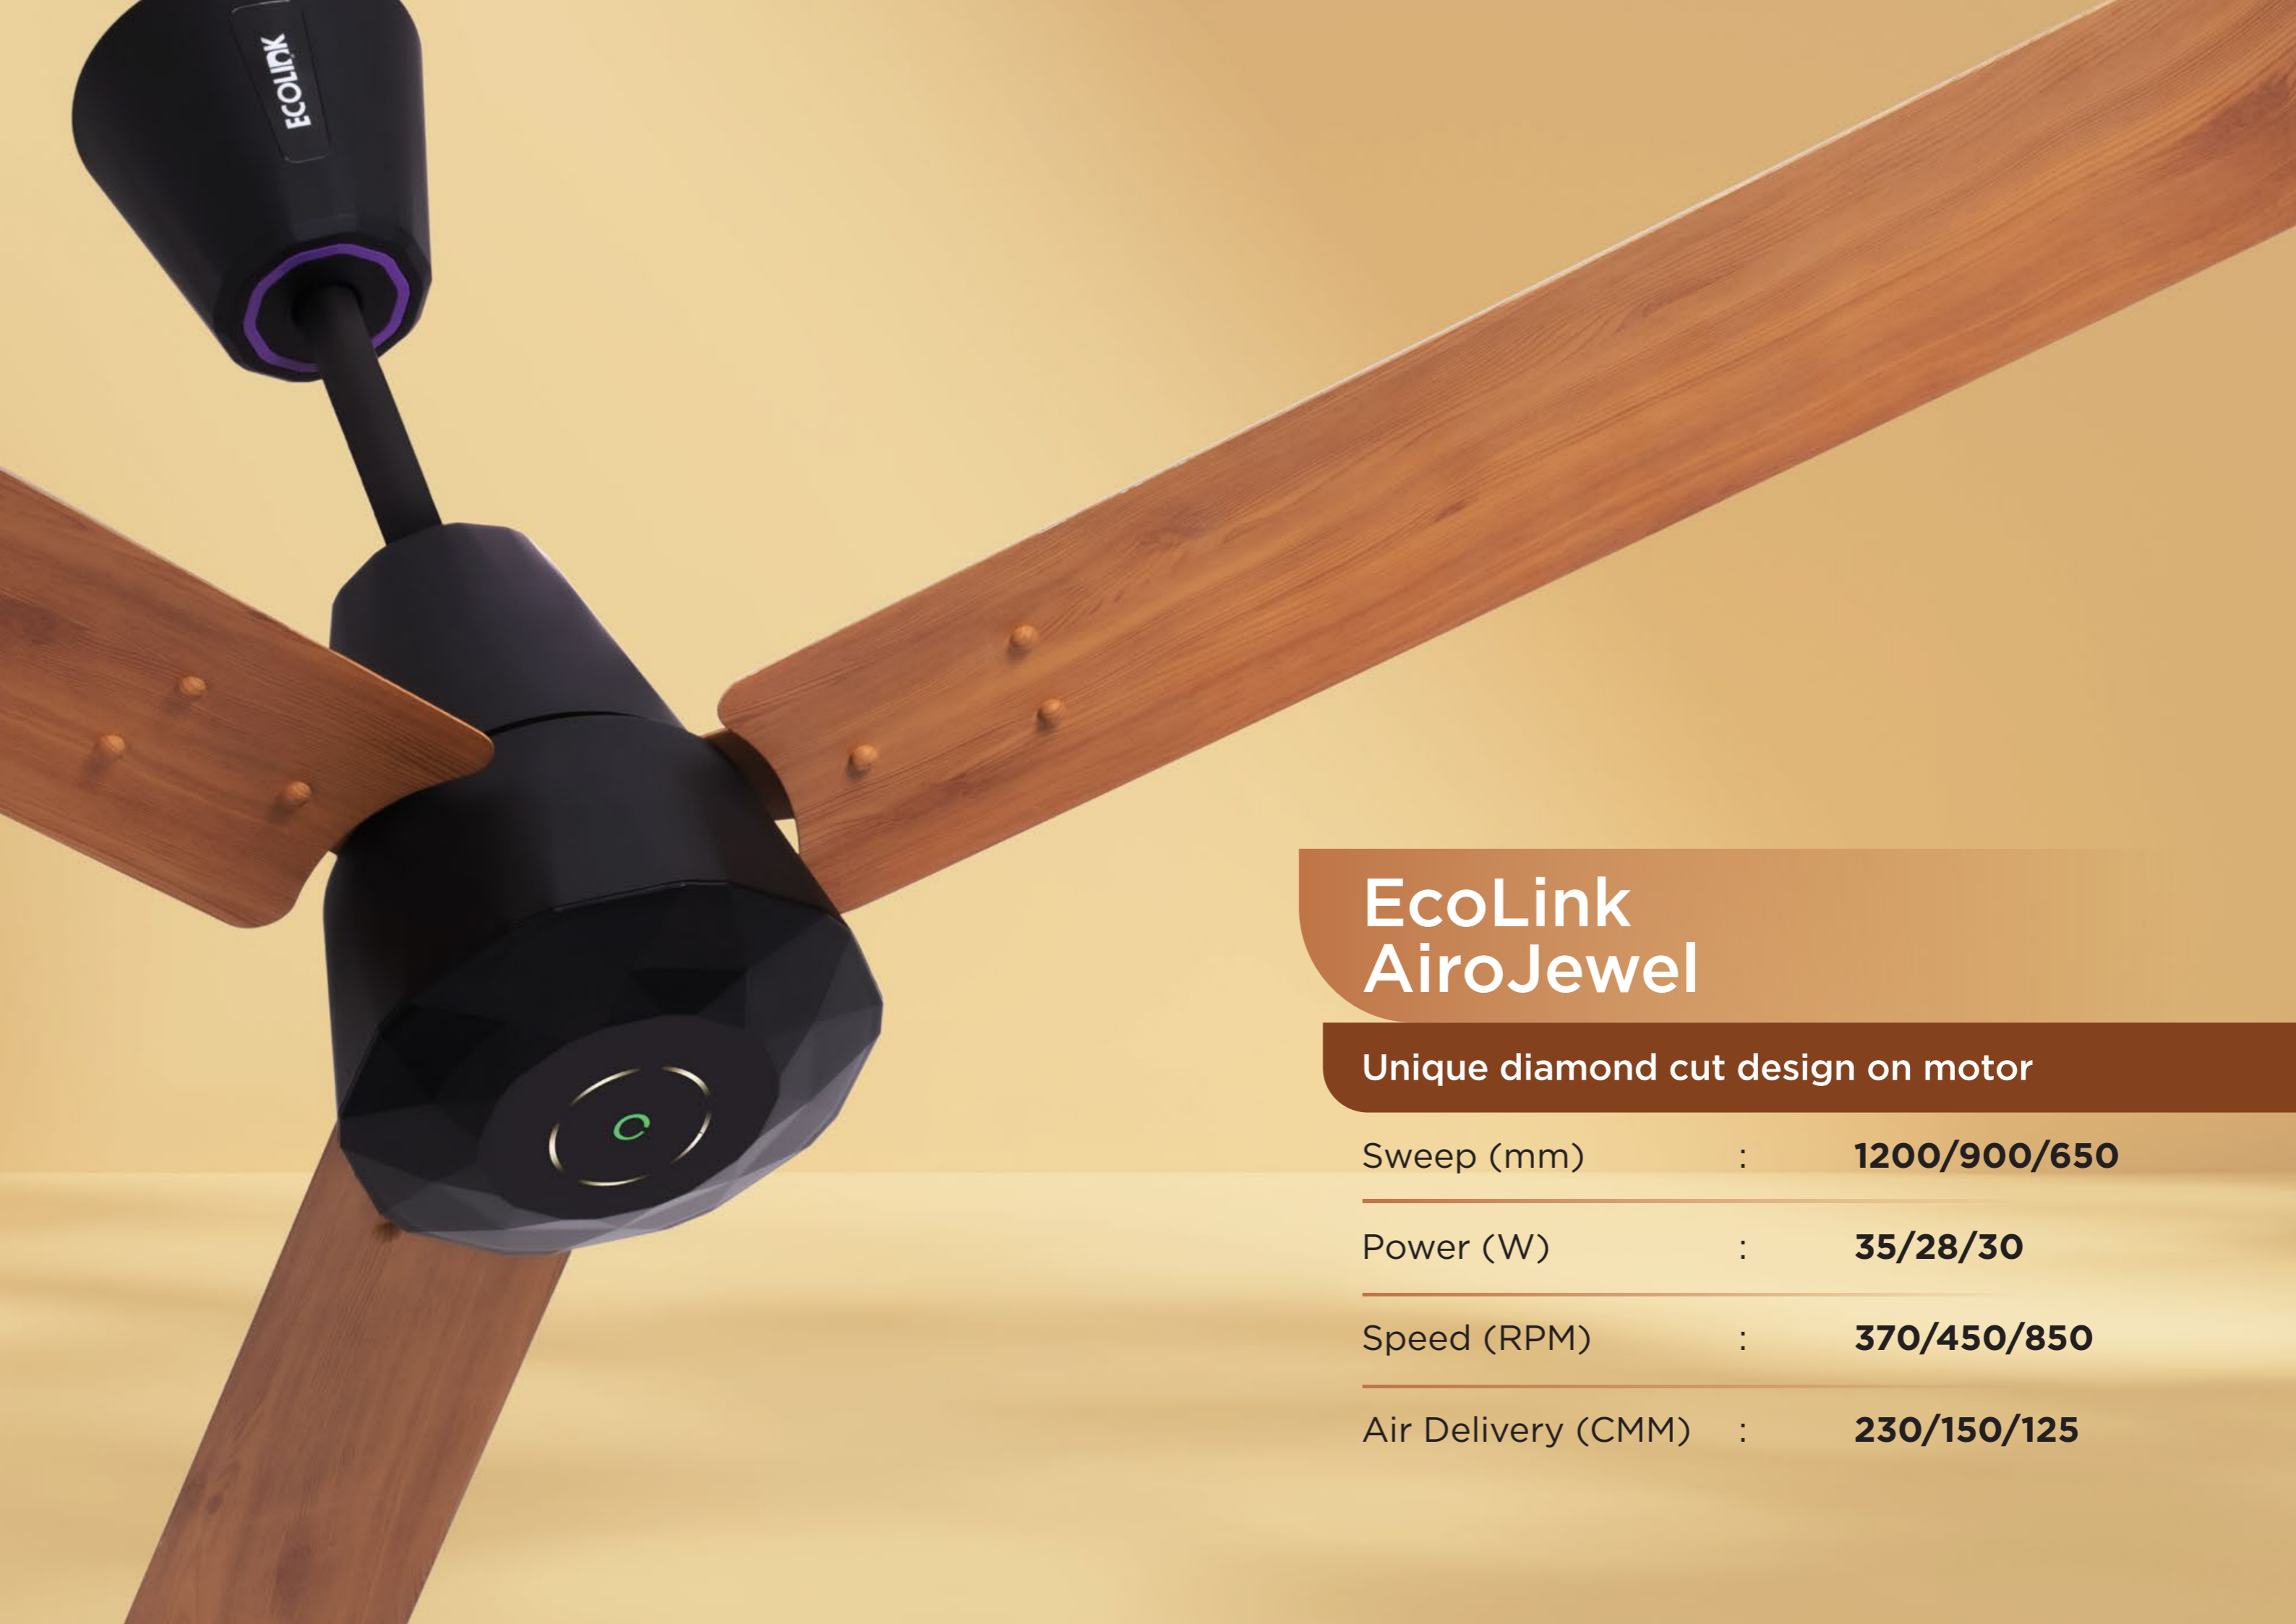

BLDC Technology  
Low Power Consumption

2 way rotation for  
Summers and Winters

BLDC motor with  
100% copper winding

Turbo Mode,  
Timer  
(2, 4, 6 hours)

Designer LED  
speed indicators

Point anywhere  
RF remote

## EcoLink AiroJewel

Unique diamond cut design on motor

Sweep (mm) : **1200/900/650**

Power (W) : **35/28/30**

Speed (RPM) : **370/450/850**

Air Delivery (CMM) : **230/150/125**

5 years warranty<sup>^</sup>  
with DigiShield